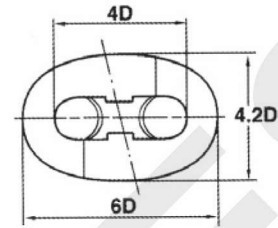

AKSESORIS RANTAI JANGKAR ANCHOR CHAIN ACCESSORIES

Anchor Shackle Type "D"

Kenter Shackle

Joining Shackle Type "D"

Swivel Piece

End Link (E)

Enlarged Link (EL)

Swivel (SW)