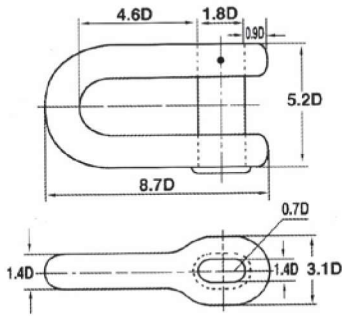

AKSESORIS RANTAI JANGKAR ANCHOR CHAIN ACCESSORIES

Anchor Shackle Type "D"

Kenter Shackle

Joining Shackle Type "D"

Swivel Piece

End Link (E)

Enlarged Link (EL)

Swivel (SW)

Common Link (CL)