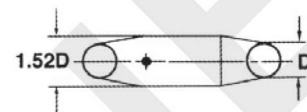

AKSESORIS RANTAI JANGKAR ANCHOR CHAIN ACCESSORIES

Anchor Shackle Type "D"

Kenter Shackle

Joining Shackle Type "D"

Swivel Piece

End Link (E)

Enlarged Link (EL)

Swivel (SW)

Common Link (CL)