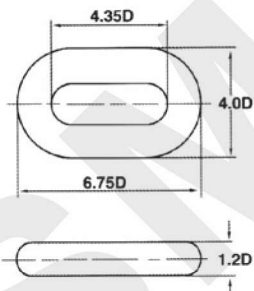

AKSESORIS RANTAI JANGKAR ANCHOR CHAIN ACCESSORIES

Anchor Shackle Type "D"

Kenter Shackle

Joining Shackle Type "D"

Swivel Piece

End Link (E)

Enlarged Link (EL)

Swivel (SW)

Common Link (CL)