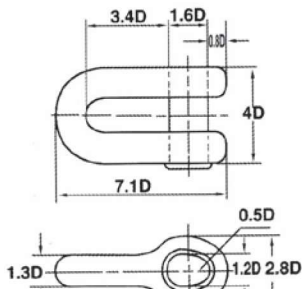

AKSESORIS RANTAI JANGKAR ANCHOR CHAIN ACCESSORIES

Anchor Shackle Type "D"

Kenter Shackle

Joining Shackle Type "D"

Swivel Piece

End Link (E)

Enlarged Link (EL)

Swivel (SW)

Common Link (CL)