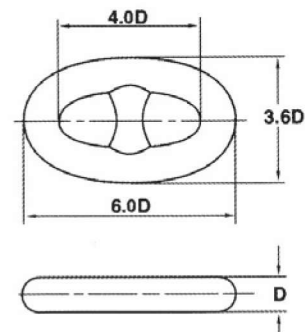

AKSESORIS RANTAI JANGKAR ANCHOR CHAIN ACCESSORIES

Anchor Shackle Type "D"

Kenter Shackle

Joining Shackle Type "D"

Swivel Piece

End Link (E)

Enlarged Link (EL)

Swivel (SW)

Common Link (CL)