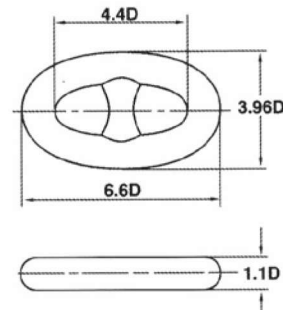

AKSESORIS RANTAI JANGKAR ANCHOR CHAIN ACCESSORIES

Anchor Shackle Type "D"

Kenter Shackle

Joining Shackle Type "D"

Swivel Piece

End Link (E)

Enlarged Link (EL)

Swivel (SW)

Common Link (CL)