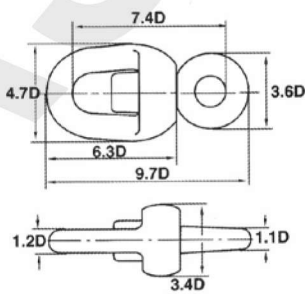

AKSESORIS RANTAI JANGKAR ANCHOR CHAIN ACCESSORIES

Anchor Shackle Type "D"

Kenter Shackle

Joining Shackle Type "D"

Swivel Piece

End Link (E)

Enlarged Link (EL)

Swivel (SW)

Common Link (CL)